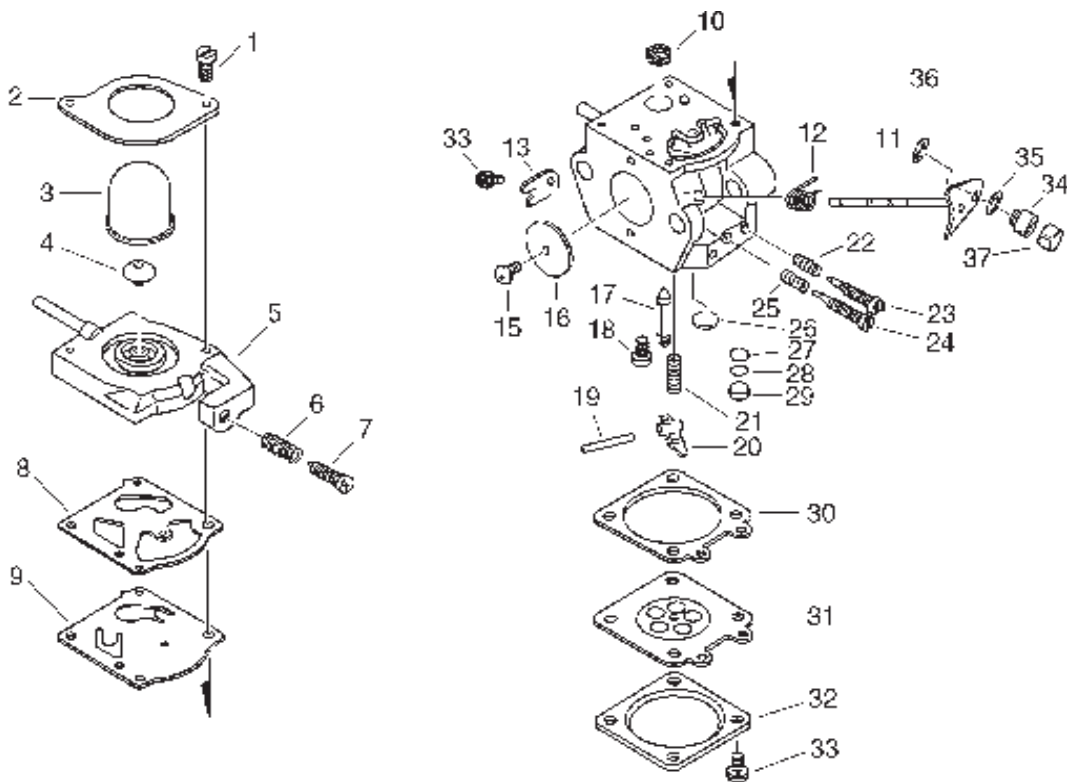

SRM-3605 8 Carburetor

KEY	LV	PART NUMBER	Q'TY	DESCRIPTION	REMARKS
25	+	123121-22130	1	SPRING, NEEDLE	
26	+	123146-10631	1	PLUG, WELCH	
27	+	123168-10630	1	SCREEN	
28	+	123169-10630	1	RING, RETAINING	
29	+	123146-17330	1	PLUG, CUP	
30	+	123140-27230	1	GASKET,M. DIAPHRAGM	
31	+	123141-03930	1	DIAPHRAGM, METERING	
32	+	123142-03930	1	COVER, M. DIAPHRAGM	
33	+	123130-02960	5	SCREW	
34	+	123172-26030	1	SWIVEL	
35	+	123149-26030	1	WASHER	
36	+	123173-07930	1	CLIP	
37		101121-56430	1	SPRING, FLAT