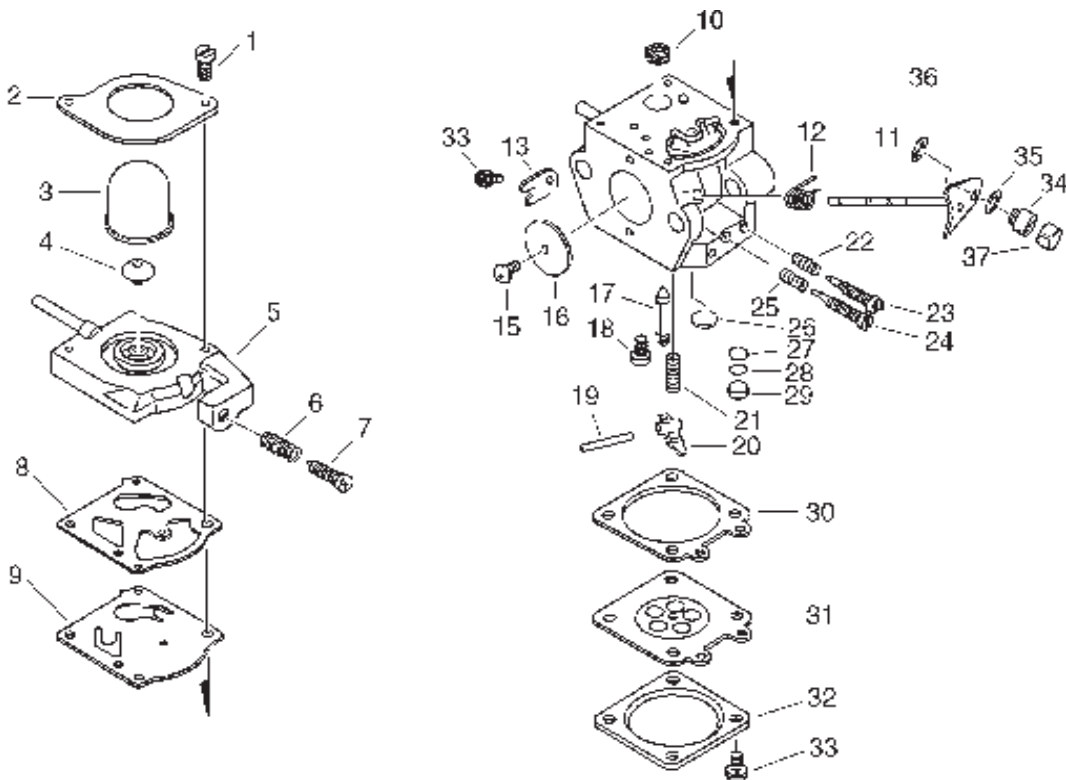

SRM-3605 8 Carburetor

KEY	LV	PART NUMBER	Q'TY	DESCRIPTION	REMARKS
		123000-55630	1	CARBURETOR WT-344	
1	+	123110-43130	2	SCREW	
2	+	123142-09560	1	COVER, PRIMER PUMP	
3	+	123181-09560	1	PUMP, PRIMER	
4	+	123171-35630	1	VALVE, CHECK	
5	+	123124-43130	1	COVER, FUEL PUMP	
6	+	123133-04260	1	SPRING, IDLE ADJUST	
7	+	123134-04260	1	SCREW, IDLE ADJUST	
8	+	123125-09560	1	GASKET, FUEL PUMP	
9	+	123112-09560	1	DIAPHRAGM, FUEL PUMP	
10	+	123126-10631	1	SCREEN, INLET	
11	+	123117-55630	1	SHAFT, THROTTLE	
12	+	123113-47530	1	SPRING, THR. RTN.	
13	+	123127-03930	1	CLIP, THROTTLE SHAFT	
15	+	123114-38830	1	SCREW	
16	+	123116-23230	1	VALVE, THROTTLE	
17	+	123137-04260	1	VALVE, INLET NEEDLE	
18	+	123139-03930	1	SCREW, M. LEVER PIN	
19	+	123138-03930	1	PIN, METERING LEVER	
20	+	123123-03930	1	LEVER, METERING	
21	+	123122-06530	1	SPRING, METER. LEVER	
22	+	123119-22130	1	SPRING, NEEDLE	
23	+	123120-09560	1	NEEDLE, HIGH SPEED	
24	+	123118-24430	1	NEEDLE, IDLE