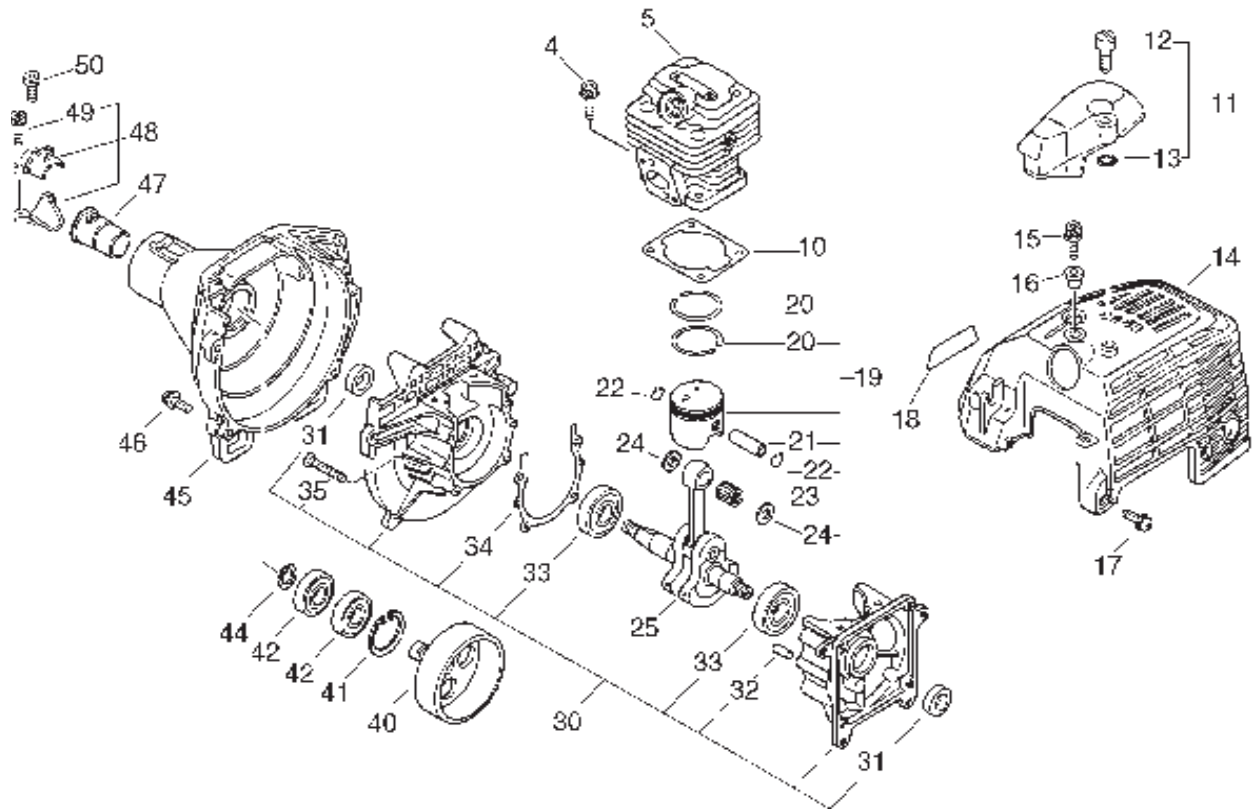

**PARTS CATALOG
SOUTH AMERICAN**

**ECHO
TRIMMER/
BRUSHCUTTER
SRM-3605**

SRM-3605 1 Cylinder, Crankcase, Piston, Fan Cover

KEY	LV	PART NUMBER	Q'TY	DESCRIPTION	REMARKS
4		900162-05020	4	BOLT, H.S. 5*20	
5		A130-000600	1	CYLINDER	
10		101010-55430	1	GASKET, CYL. BASE	
11		159902-55230	1	GUARD KIT, TOP	
12	+	352325-55230	1	KNOB, FASTENER	
13	+	900720-00004	1	O-RING (P-4)	
14		101514-55630	1	COVER, CYLINDER	
15		900162-05020	1	BOLT, H.S. 5*20	
16		101531-55230	1	COLLAR	
17		900162-05012	2	BOLT, H.S. 5*12	
18		890611-55830	1	LABEL, MODEL	
19		P021-007410	1	PISTON KIT	
20	+	100011-42230	2	RING, PISTON	
21	+	100013-27430	1	PIN, PISTON	
22	+	100015-03931	2	CIRCLIP, PISTON PIN	
23	+	100012-16131	1	BEARING, NEEDLE	
24	+	100014-53630	2	SPACER, PISTON PIN	
25		100100-55430	1	CRANKSHAFT ASY	
30		100204-55430	1	CRANKCASE KIT	
31	+	100213-05530	2	OILSEAL	
32	+	100215-03930	4	PIN, DOWEL	
33	+	94035-36201	2	BEARING BALL	
34	+	100242-55430	1	GASKET, CRANKCASE	
35	+	900162-05030	4	BOLT, H.S. 5*30	

SRM-3605 1 Cylinder, Crankcase, Piston, Fan Cover

KEY	LV	PART NUMBER	Q'TY	DESCRIPTION	REMARKS
40		175005-49930	1	DRUM, CLUTCH	
41		900702-00028	1	CIRCLIP 28	
42		900807-06001	2	BEARING, BALL 6001	
44		900701-00012	1	CIRCLIP 12	
45		101511-55630	1	COVER, FAN	
46		900162-05020	4	BOLT, H.S. 5*20	
47		610910-51830	1	CUSHION	
48		610903-55630	1	HOLDER KIT	
49	+	900162-05025	2	BOLT, H.S. 5*25	
50		900162-05012	1	BOLT, H.S. 5*12	