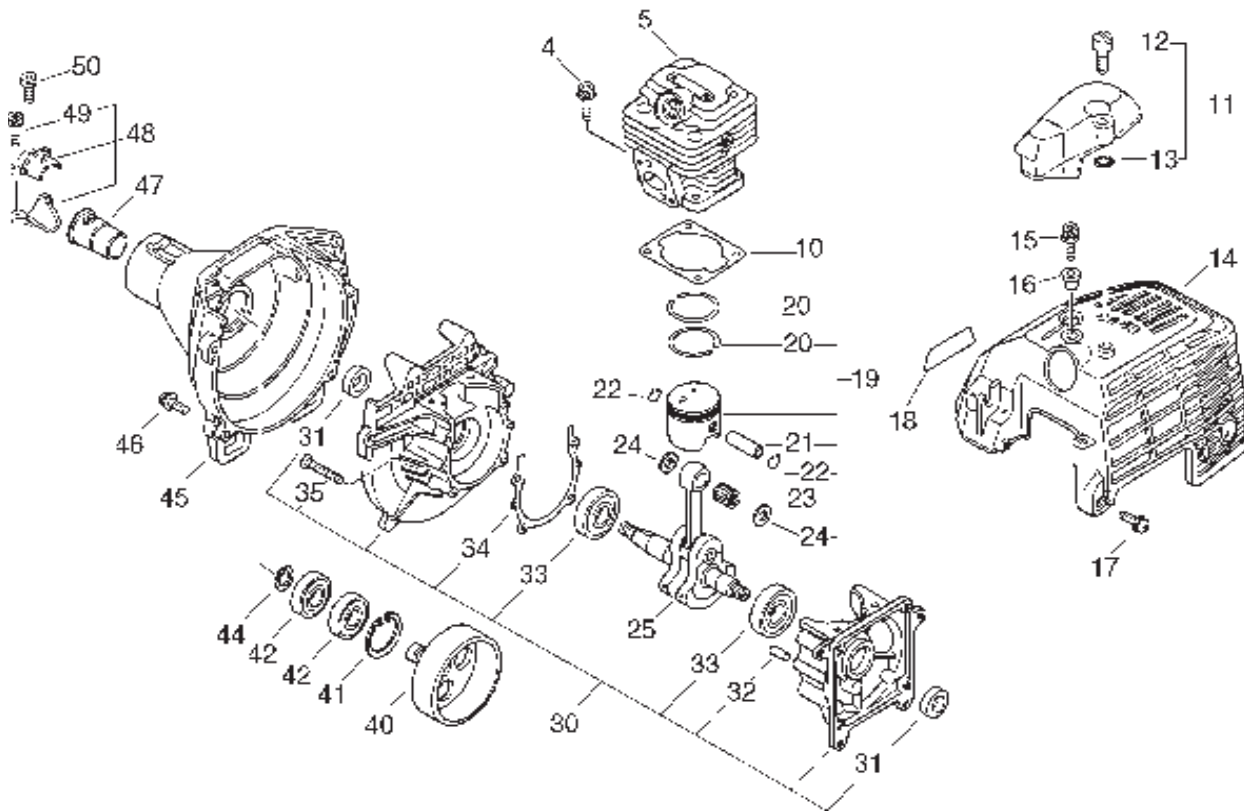

**PARTS CATALOG
SOUTH AMERICAN**

**ECHO
TRIMMER/
BRUSHCUTTER
SRM-3605**

SRM-3605 1 Cylinder, Crankcase, Piston, Fan Cover

KEY	LV	PART NUMBER	Q'TY	DESCRIPTION	REMARKS
4		900162-05020	4	BOLT, H.S. 5*20	
5		A130-000600	1	CYLINDER	
10		101010-55430	1	GASKET, CYL. BASE	
11		159902-55230	1	GUARD KIT, TOP	
12	+	352325-55230	1	KNOB, FASTENER	
13	+	900720-00004	1	O-RING (P-4)	
14		101514-55630	1	COVER, CYLINDER	
15		900162-05020	1	BOLT, H.S. 5*20	
16		101531-55230	1	COLLAR	
17		900162-05012	2	BOLT, H.S. 5*12	
18		890611-55830	1	LABEL, MODEL	
19		P021-007410	1	PISTON KIT	
20	+	100011-42230	2	RING, PISTON	
21	+	100013-27430	1	PIN, PISTON	
22	+	100015-03931	2	CIRCLIP, PISTON PIN	
23	+	100012-16131	1	BEARING, NEEDLE	
24	+	100014-53630	2	SPACER, PISTON PIN	
25		100100-55430	1	CRANKSHAFT ASY	
30		100204-55430	1	CRANKCASE KIT	
31	+	100213-05530	2	OILSEAL	
32	+	100215-03930	4	PIN, DOWEL	
33	+	94035-36201	2	BEARING BALL	
34	+	100242-55430	1	GASKET, CRANKCASE	
35	+	900162-05030	4	BOLT, H.S. 5*30	

SRM-3605 1 Cylinder, Crankcase, Piston, Fan Cover

KEY	LV	PART NUMBER	Q'TY	DESCRIPTION	REMARKS
40		175005-49930	1	DRUM, CLUTCH	
41		900702-00028	1	CIRCLIP 28	
42		900807-06001	2	BEARING, BALL 6001	
44		900701-00012	1	CIRCLIP 12	
45		101511-55630	1	COVER, FAN	
46		900162-05020	4	BOLT, H.S. 5*20	
47		610910-51830	1	CUSHION	
48		610903-55630	1	HOLDER KIT	
49	+	900162-05025	2	BOLT, H.S. 5*25	
50		900162-05012	1	BOLT, H.S. 5*12	