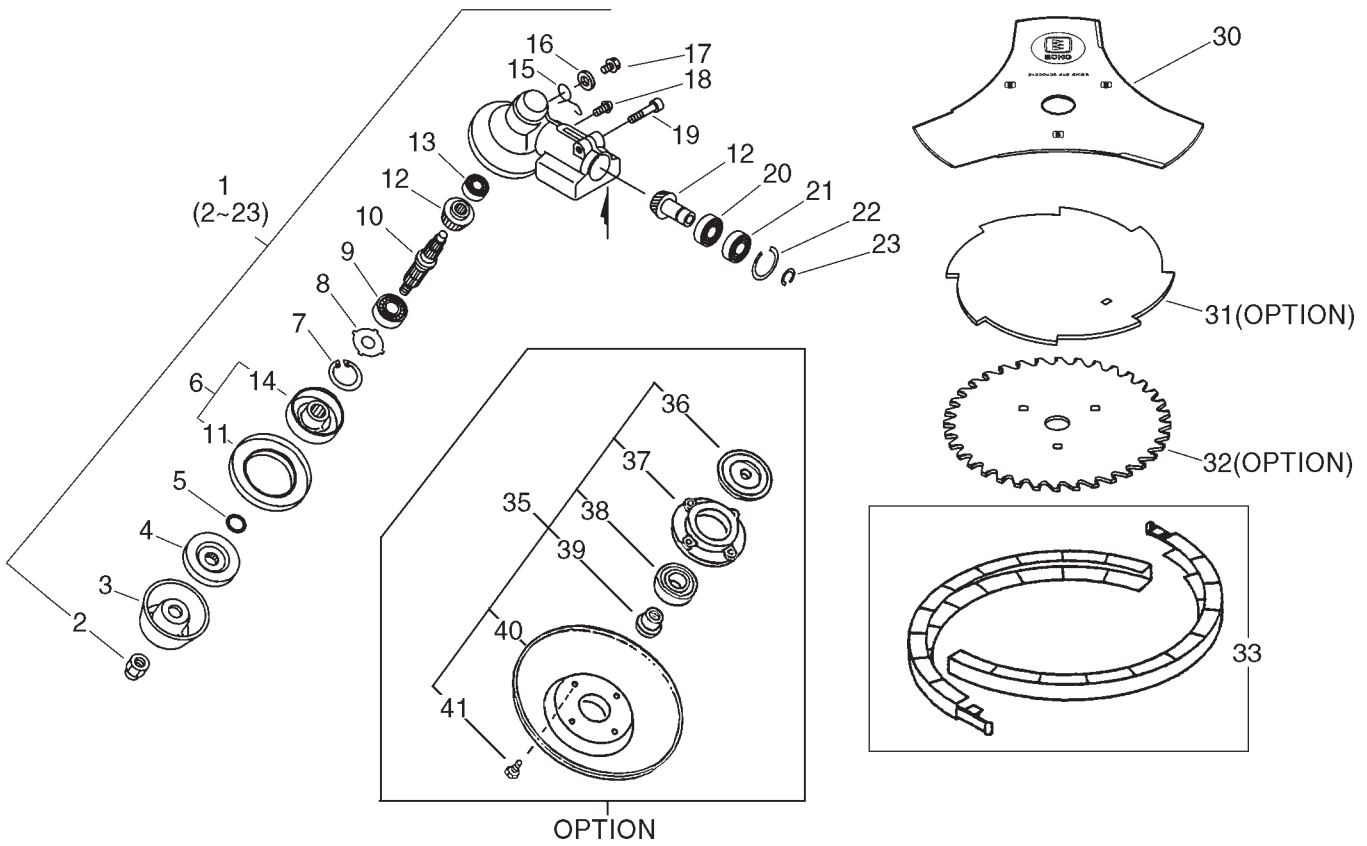

SRM-3605 7 Gear Case, Blade

KEY	LV	PART NUMBER	Q'TY	DESCRIPTION	REMARKS
33		P021-007470	1	SCABBARD , BLADE	
31		696001-55630	1	BLADE, 8-CUTTER 10IN	OPTION
32		695001-55630	1	SAW,CIRCULAR 10*80T	OPTION
35		699200-56830	1	CAP ASY, FREE	OPTION
36	+	610313-56830	1	PLATE, ADAPTER (U)	OPTION
37	+	699226-05430	1	HOLDER, BEARING	OPTION
38	+	900814-06202	1	BEARING, BALL 6202	OPTION
39	+	699227-04630	1	NUT	OPTION
40	+	699228-08930	1	PLATE, COVER	OPTION
41	+	900141-05012	4	BOLT 5*12	OPTION