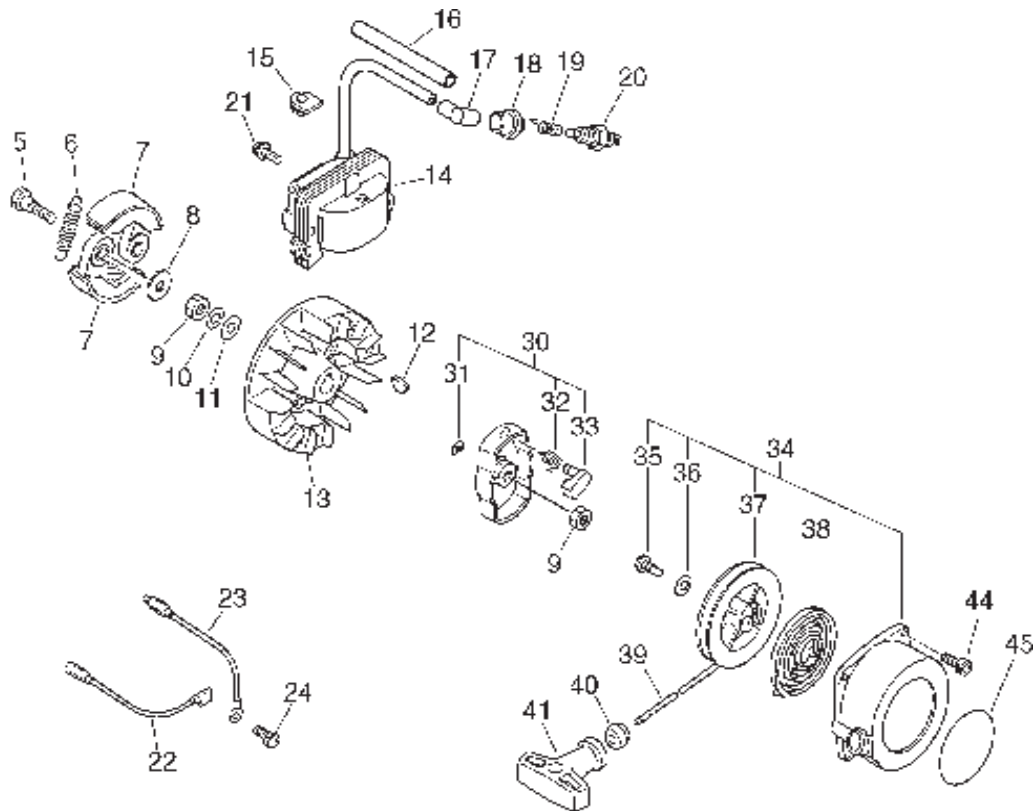

SRM-3605 2 Starter, Magneto, Clutch

KEY	LV	PART NUMBER	Q'TY	DESCRIPTION	REMARKS
5		175046-46430	2	BOLT, CLUTCH	
6		175018-49931	1	SPRING, CLUTCH	
7		A553-000000	2	ARM, CLUTCH	
8		175048-05530	2	WASHER (I)	
9		900502-00008	2	NUT 8 (3N)	
10		900605-00008	1	WASHER, SPRING 8	
11		900600-00008	1	WASHER 8	
12		100142-12330	1	KEY, WOODRUFF	
13		152801-55430	1	ROTOR, MAGNET	
14		152626-55430	1	COIL, IGNITION	
15		150112-44330	1	BUSHING	
16		150611-14530	1	TUBE 6*7*110	
17		159012-01620	1	CAP, SPARK PLUG	
18		159015-55230	1	COVER, PLUG CAP	
19		159011-03432	1	COIL, SPARK PLUG CAP	
20		159010-10230	1	PLUG, SPARK (BPMR-7A)	
21		900162-05020	2	BOLT, H.S. 5*20	
22		162010-55630	1	LEAD, GROUND	
23		162014-52930	1	LEAD, GROUND	
24		900238-05010	1	SCREW 5*10	
30		177202-41030	1	PAWL ASY, STARTER	
31	+	900700-00004	1	E-RING 4	
32	+	177234-40630	1	SPRING, RETURN	
33	+	177218-40630	1	PAWL, STARTER