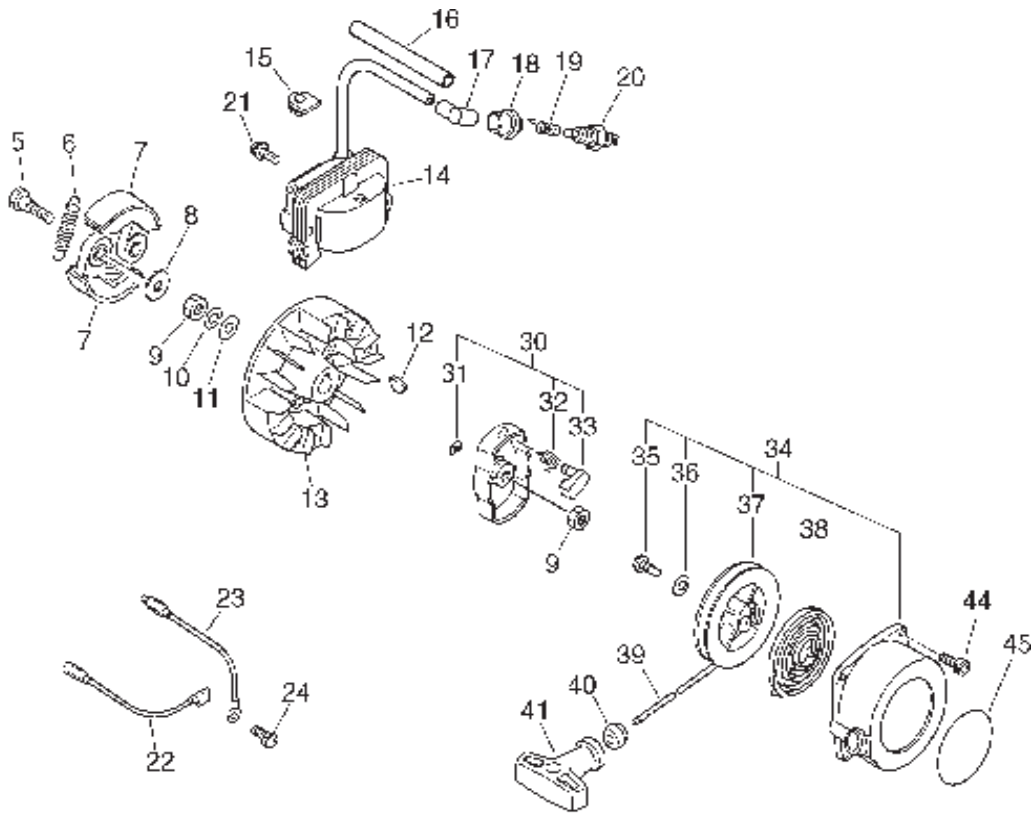

SRM-3605 2 Starter, Magneto, Clutch

KEY	LV	PART NUMBER	Q'TY	DESCRIPTION	REMARKS
		34	1	STARTER ASY	
	+	35	1	SCREW	
	+	36	1	WASHER	
	+	37	1	DRUM, STARTER	
	+	38	1	SPRING, REWIND	
	+	39	1	ROPE, STARTER	
	+	40	1	GUIDE, ROPE	
	+	41	1	GRIP, STARTER	
		44	4	BOLT, H.S. 4*14	
		45	1	LABEL, ECHO