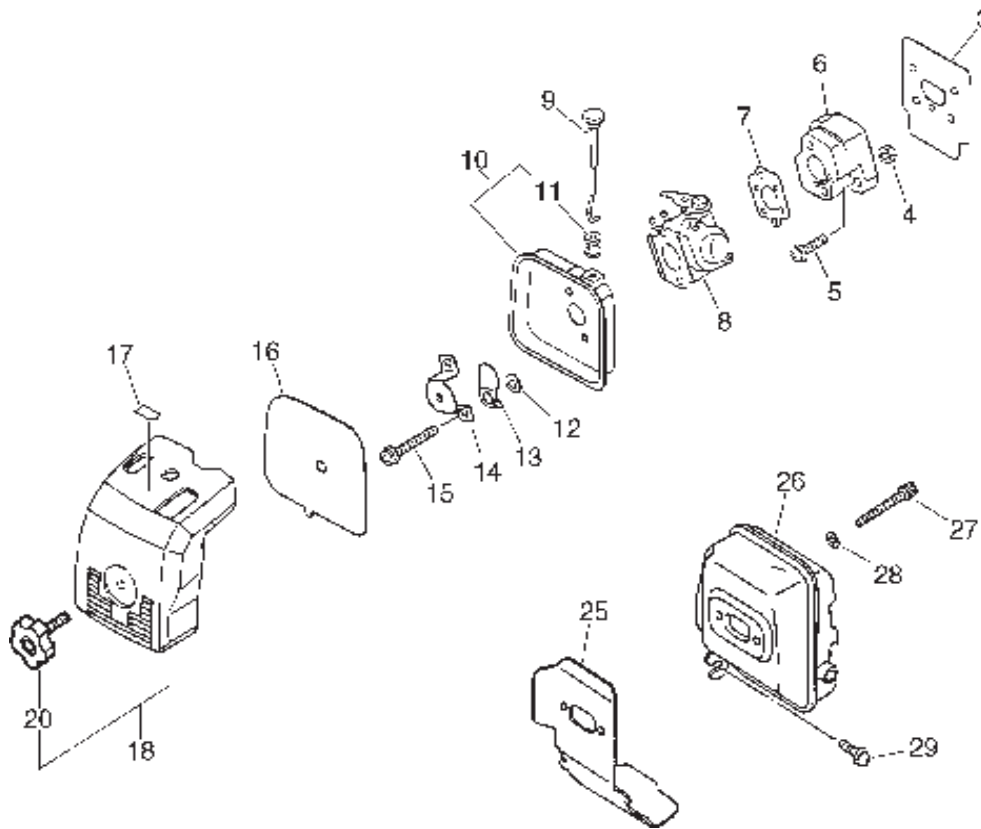

SRM-3605 3 Air Cleaner, Carburetor, Muffler

KEY	LV	PART NUMBER	Q'TY	DESCRIPTION	REMARKS
3		130016-55430	1	GASKET, INTAKE	
4		900500-00005	2	NUT 5	
5		900162-05025	2	BOLT, H.S. 5*25	
6		130017-55630	1	INSULATOR	
7		130010-05960	1	GASKET, INTAKE	
8		123000-55630	1	CARBURETOR WT-344	
9		178510-51730	1	ROD, CHOKE	
10		130301-51730	1	CASE, AIR CLEANER	
11	+	178810-05230	1	GROMMET	
12		178516-00830	1	SPACER	
13		178515-05060	1	SHUTTER, CHOKE	
14		129011-52131	1	PLATE	
15		900162-05057	2	BOLT, H.S. 5*57	
16		130310-51730	1	FILTER, AIR	
17		890121-47530	1	LABEL, CHOKE	
18		130302-52131	1	COVER ASY, A.CLEANER	
20	+	130406-52131	1	KNOB, FASTENER	
25		145510-55430	1	GASKET, MUFFLER	
26		145610-55230	1	MUFFLER	
27		900105-05060	2	BOLT, H.S. 5*60	
28		900600-00005	2	WASHER 5	
29		900162-05012	1	BOLT, H.S. 5*12