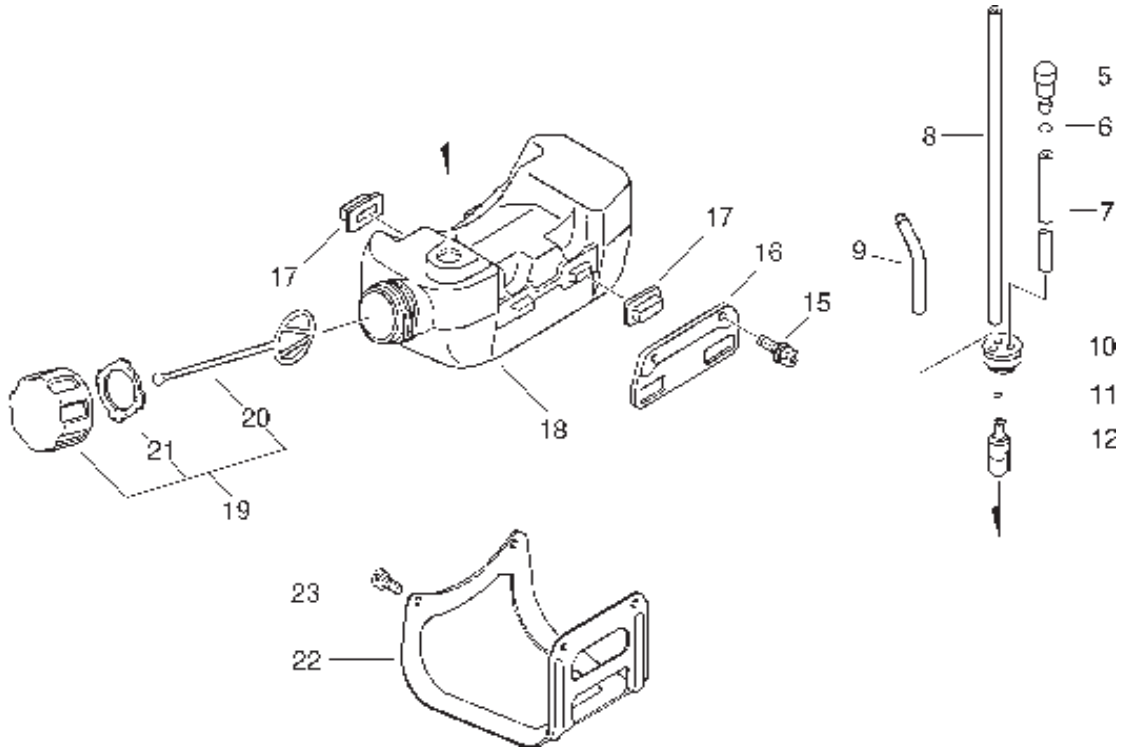

SRM-3605 4 Fuel Tank

KEY	LV	PART NUMBER	Q'TY	DESCRIPTION	REMARKS
5		131300-56430	1	VALVE, CHECK	
6		130111-00530	1	CLIP	
7		V471-001210	1	PIPE	
8		V471-001190	1	PIPE	
9		132010-56330	1	PIPE 3*6*90	
10		132115-46730	1	GROMMET, FUEL	
11		132013-09820	1	CLIP	
12		131205-14930	1	STRAINER, FUEL	
15		900162-05020	2	BOLT, H.S. 5*20	
16		131910-55430	1	BRACKET, FUEL TANK	
17		131920-55430	4	CUSHION, FUEL TANK	
18		131010-64931	1	TANK, FUEL	
19		131004-55530	1	CAP ASY, FUEL TANK	
20	+	131051-56030	1	CLIP, FUEL CAP	
21	+	131016-55830	1	GASKET, FUEL CAP	
22		305110-55630	1	STAND	
23		900162-05012	2	BOLT, H.S. 5*12